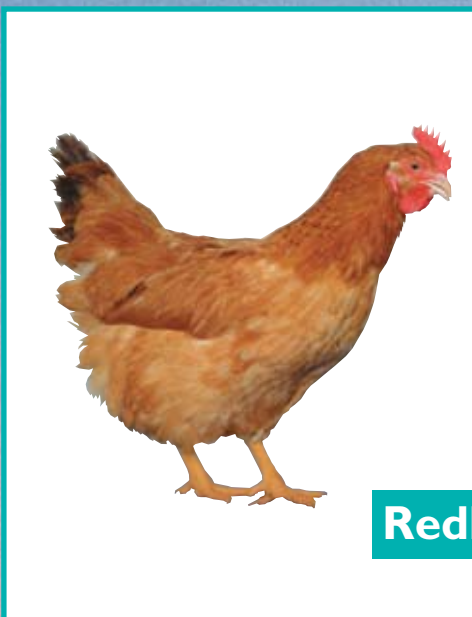

Redbro M

Redbro

Le reproducteur : Redbro
Plumage roux. Queue noire.
Pattes, bec et peau jaunes.

The male breeder: Redbro
Red feathers. Black tail.
Yellow shanks, beak and skin.

Redbro M

La reproductrice : Redbro M
Plumage roux. Pattes, bec et peau jaunes.

The female breeder: Redbro M
Red feathers. Yellow shanks, beak and skin.

Plumage roux foncé.
Pattes, bec et peau jaunes.

*Dark red feathers.
Yellow shanks,
beak and skin.*

Performances indicatives de croissance Growth performance