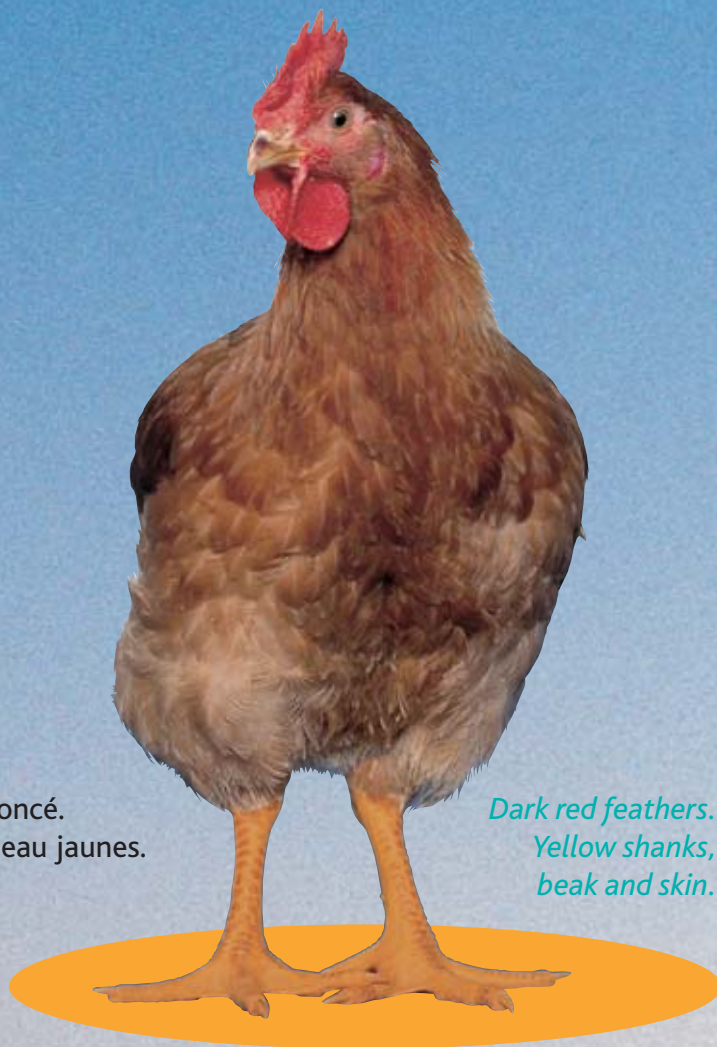

Redbro M

Redbro

Le reproducteur : Redbro
Plumage roux. Queue noire.
Pattes, bec et peau jaunes.

The male breeder: Redbro
Red feathers. Black tail.
Yellow shanks, beak and skin.

Redbro M

La reproductrice : Redbro M
Plumage roux. Pattes, bec et peau jaunes.

The female breeder: Redbro M
Red feathers. Yellow shanks, beak and skin.

Plumage roux foncé.
Pattes, bec et peau jaunes.

*Dark red feathers.
Yellow shanks,
beak and skin.*

Performances indicatives de croissance Growth performance